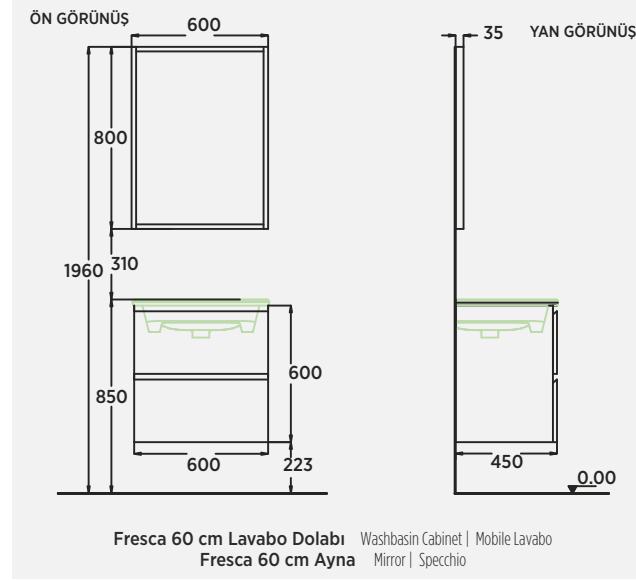

FRESCA

UYUMLU LAVABOLAR COMPATIBLE WASHBASINS | LAVELLI COMPATIBILI

	SATÜRN FLAT ETAJERLİ MOB. GEÇMELİ LAVABO / 60 CM Furniture Inset Washbasin Inserto Per Mobili Lavabo	A143110H A143211H	Parlak Beyaz / Glossy White / Bianco Lucido Mat Beyaz / Matt White / Bianco Opaco
	SATÜRN FLAT ETAJERLİ MOB. GEÇMELİ LAVABO / 80 CM Furniture Inset Washbasin Inserto Per Mobili Lavabo	A143120H A143221H	Parlak Beyaz / Glossy White / Bianco Lucido Mat Beyaz / Matt White / Bianco Opaco
	SATÜRN FLAT ETAJERLİ MOB. GEÇMELİ LAVABO / 100 CM Furniture Inset Washbasin Inserto Per Mobili Lavabo	A143130H A143231H	Parlak Beyaz / Glossy White / Bianco Lucido Mat Beyaz / Matt White / Bianco Opaco

TEKNİK ÇİZİM TECHNICAL DRAWING | DISEGNO TECNICO