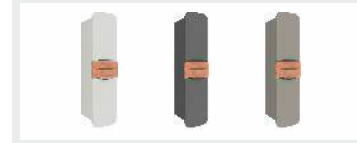

Notte 35 cm Boy Dolabı
Tall Cabinet | Armadio Alto

EB1NT035R09T00

Form Satin Beyaz/Form Satin White/Forma Satinata Bianco

EB1NT035R10T00

F. Soft Antrasit/F. Soft Anthracite/F. Morbida Antracite

EB1NT035R12T00

Form Sis Gri/Form Mist Grey/Forma Grigio Nebbia