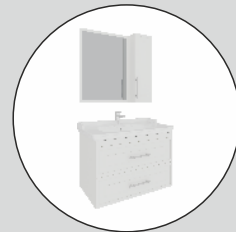

Form Satin Beyaz
Form Satin White | Forma Bianco Satinato