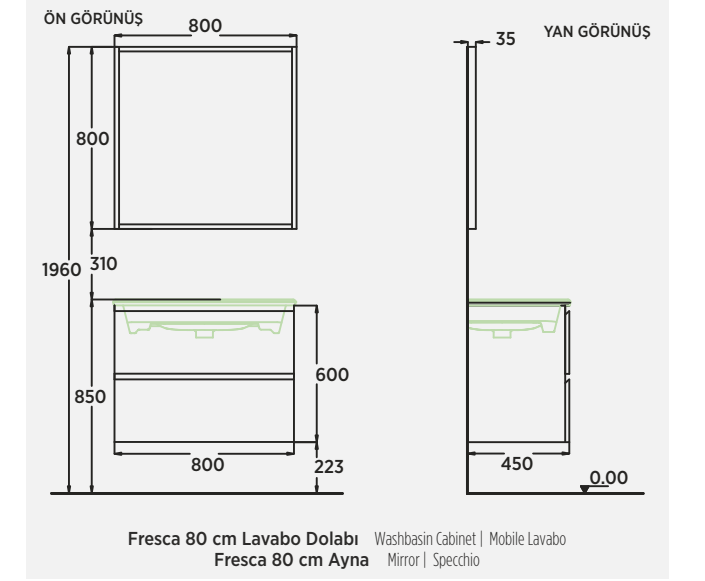

FRESCA

UYUMLU LAVABOLAR COMPATIBLE WASHBASINS | LAVELLI COMPATIBILI

	SATÜRN FLAT ETAJERLİ MOB. GEÇMELİ LAVABO / 60 CM Furniture Inset Washbasin Inserto Per Mobili Lavabo	A143110H A143211H	Parlak Beyaz / Glossy White / Bianco Lucido Mat Beyaz / Matt White / Bianco Opaco
	SATÜRN FLAT ETAJERLİ MOB. GEÇMELİ LAVABO / 80 CM Furniture Inset Washbasin Inserto Per Mobili Lavabo	A143120H A143221H	Parlak Beyaz / Glossy White / Bianco Lucido Mat Beyaz / Matt White / Bianco Opaco
	SATÜRN FLAT ETAJERLİ MOB. GEÇMELİ LAVABO / 100 CM Furniture Inset Washbasin Inserto Per Mobili Lavabo	A143130H A143231H	Parlak Beyaz / Glossy White / Bianco Lucido Mat Beyaz / Matt White / Bianco Opaco

TEKNİK ÇİZİM TECHNICAL DRAWING | DISEGNO TECNICO