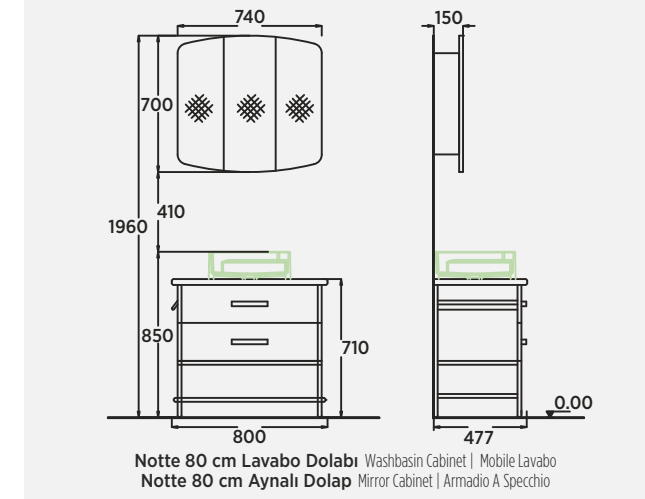

TEKNİK ÇİZİM

TECHNICAL DRAWING | DISEGNO TECNICO