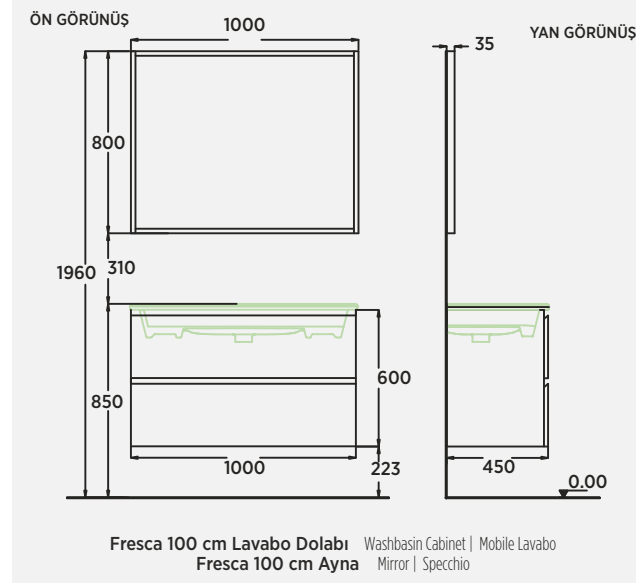

FRESCA

UYUMLU LAVABOLAR COMPATIBLE WASHBASINS | LAVELLI COMPATIBILI

	SATÜRN FLAT ETAJERLİ MOB. GEÇMELİ LAVABO / 60 CM Furniture Inset Washbasin Inserto Per Mobili Lavabo	A143110H A143211H	Parlak Beyaz / Glossy White / Bianco Lucido Mat Beyaz / Matt White / Bianco Opaco
	SATÜRN FLAT ETAJERLİ MOB. GEÇMELİ LAVABO / 80 CM Furniture Inset Washbasin Inserto Per Mobili Lavabo	A143120H A143221H	Parlak Beyaz / Glossy White / Bianco Lucido Mat Beyaz / Matt White / Bianco Opaco
	SATÜRN FLAT ETAJERLİ MOB. GEÇMELİ LAVABO / 100 CM Furniture Inset Washbasin Inserto Per Mobili Lavabo	A143130H A143231H	Parlak Beyaz / Glossy White / Bianco Lucido Mat Beyaz / Matt White / Bianco Opaco

TEKNİK ÇİZİM TECHNICAL DRAWING | DISEGNO TECNICO